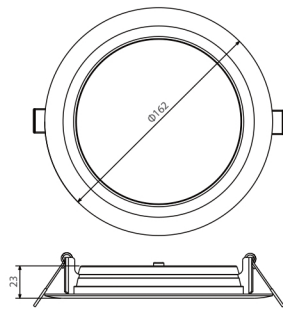

Dimensional Drawing

12W

Cut-out Drawing

Photometric Data