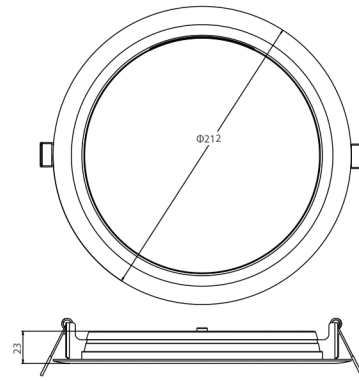

Dimensional Drawing

18/24W

Cut-out Drawing

Photometric Data