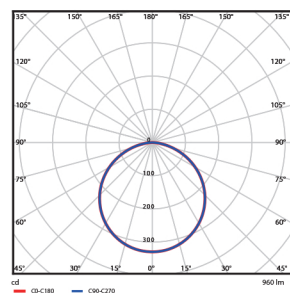

Dimensional Drawing

6W

12W

18/24W

6W

12W

18/24W

Cut-out Drawing

$\Phi 100$
6W

$\Phi 150$
12W

$\Phi 200$
18W

$\Phi 200$
24W

100X100
6W

150X150
12W

200X200
18W

200X200
24W

Photometric Data

6W/12W/18W/24W