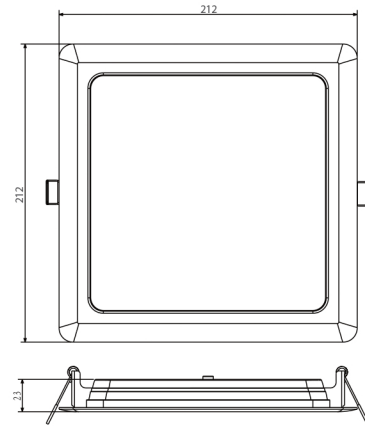

Dimensional Drawing

18/24W

Cut-out Drawing

Photometric Data