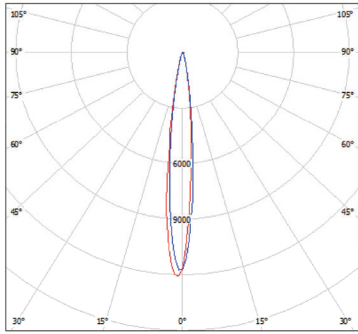

Cut-out Drawing

Model	Cut out(mm)	Depth(mm)
LED IG-E 1W	54	60
LED IG-E 3W	90	88
LED IG-E 6W	115	86
LED IG-E 15W	160	106
LED IG-E 36W	200	106

15D