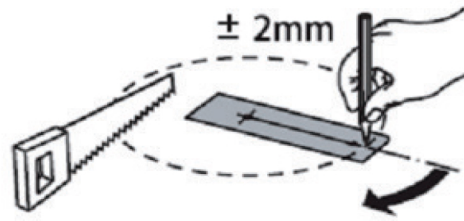

Cut-out Drawing

Model	Cut out(mm)	Depth(mm)
LED IG-E 1W	54	60
LED IG-E 3W	90	88
LED IG-E 6W	115	86
LED IG-E 15W	160	106
LED IG-E 36W	200	106

15D