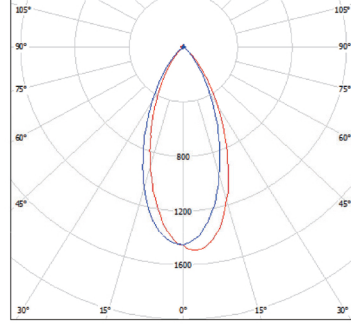

Dimensional Drawing

Model Name	Φ1(mm)	Φ2(mm)	H1(mm)	H2(mm)
LED IG-E 1W	53	60	64	60
LED IG-E 3W	90	90	90	85
LED IG-E 6W	115	120	90	85
LED IG-E 15W	160	160	110	102.5
LED IG-E 36W	200	200	110	102.5

Cut-out Drawing

Model	Cut out(mm)	Depth(mm)
LED IG-E 1W	54	60
LED IG-E 3W	90	88
LED IG-E 6W	115	86
LED IG-E 15W	160	106
LED IG-E 36W	200	106

15D

20D

30D

45D