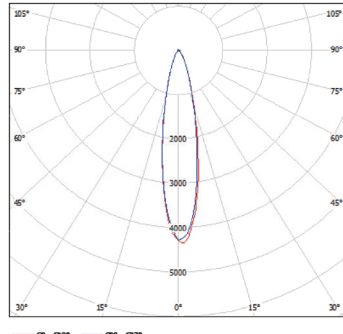

Cut-out Drawing

Model	Cut out(mm)	Depth(mm)
LED IG-E 1W	54	60
LED IG-E 3W	90	88
LED IG-E 6W	115	86
LED IG-E 15W	160	106
LED IG-E 36W	200	106

20D

30D

45D