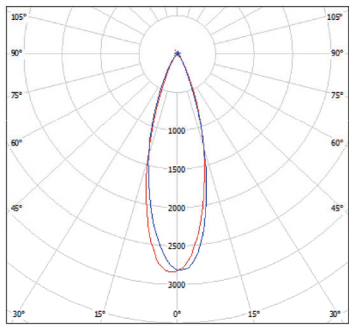

Cut-out Drawing

Model	Cut out(mm)	Depth(mm)
LED IG-E 1W	54	60
LED IG-E 3W	90	88
LED IG-E 6W	115	86
LED IG-E 15W	160	106
LED IG-E 36W	200	106

30D

45D