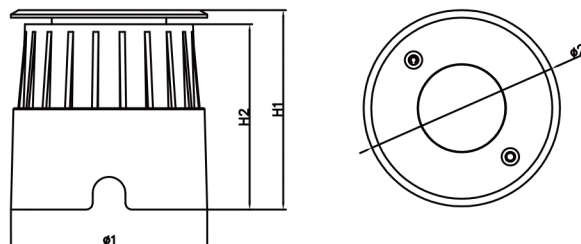

Dimensional Drawing

Model Name	Φ1(mm)	Φ2(mm)	H1(mm)	H2(mm)
LED IG-E 1W	53	60	64	60
LED IG-E 3W	90	90	90	85
LED IG-E 6W	115	120	90	85
LED IG-E 15W	160	160	110	102.5
LED IG-E 36W	200	200	110	102.5