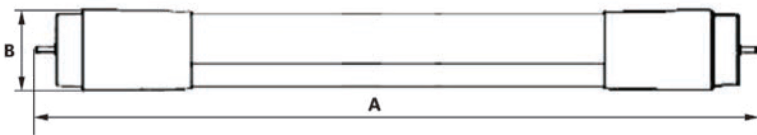

Application Conditions

IP	IP20
Operating Temperature	-20-45°C
Application Temperature	25°C
Storage Environment	-25-50°C

Mechanical Properties

Optical Material	Glass
Housing Material	Aluminum
Finishing Colour	White

Electrical Supply

Frequency (Hz)	50/60
Voltage (V)	220-240
AC/DC	AC

Packaging Information

Item Description	Single Box(1pc/box)		Packaging Unit		
	Dimensions(mm) (LxWxH)	Gross Weight (kg)	Dimensions(mm) (LxWxH)	Gross Weight (kg)	Packing Qty (pcs/unit)
LED T8 U2 dbl 9W 600mm	624*30*30	0.16	640*170*170	4	25
LED T8 U2 dbl 18W 1200mm	1224*30*30	0.28	1240*170*170	6.95	25
LED U T8 empty batten 1200mm dbl	1200*34.5*18.5	0.40	1253*192*120	12.00	30
LED U2 T8 empty batten 600mm dbl	611*34.5*18.5	0.23	645*195*113	6.99	30
LED U2 T8 empty batten 1200mm dbl R	/	/	1255*210*155	13.2	15
LED U2 T8 empty batten 1200mm dbl TT	/	/	1255*170*180	9.2	10
LED U2 T8 empty batten 1200mm dbl TTR	/	/	1255*170*183	10.6	9

Dimensional Drawing

	9W	18W
A (mm)	L604	L1213
B (mm)	∅28	∅28

Accessory Information

LED Utility2 T8 Empty Batten
(Match with Double-ended T8 Tube)