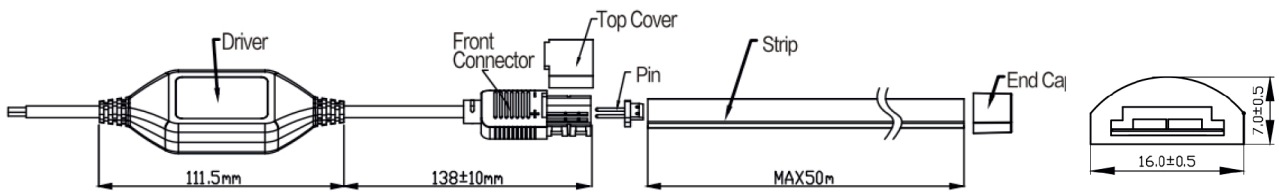

For 12 W Strip