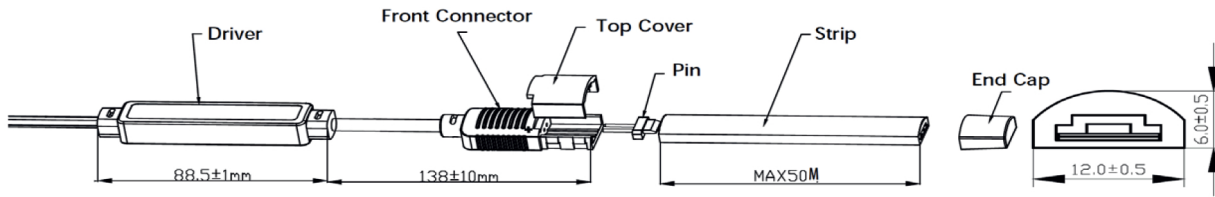

Dimensional Drawing

For 6W Strip