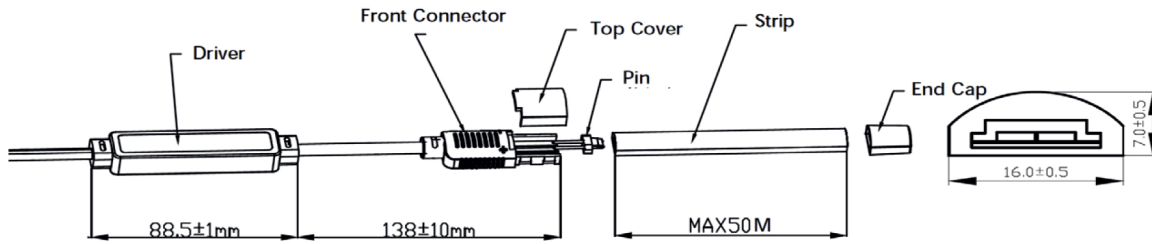

For 9W Strip