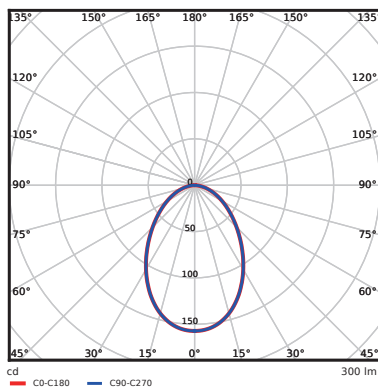

Dimensional Drawing

Cut-out Drawing

Photometric Data

5W/7W

OPPLE SHANGHAI OFFICE

Building V3, The Mixc, 1799 Wuzhong Road,
Minhang District, Shanghai, China

ZIP: 201103

T +86 21 3855 0000