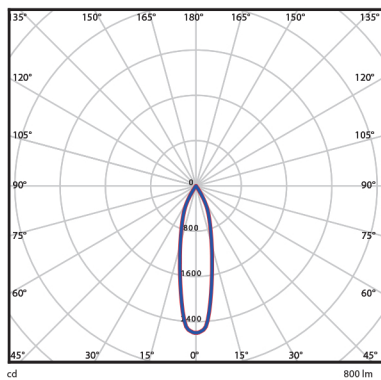

Dimensional Drawing

Cut-out Drawing

Photometric Data

24° (9W/12W)

36° (9W/12W)