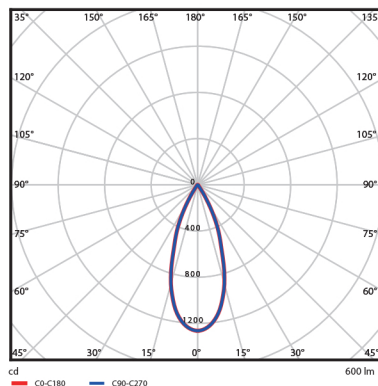

Dimensional Drawing

Cut-out Drawing

Photometric Data

24° (9W/12W)

36° (9W/12W)