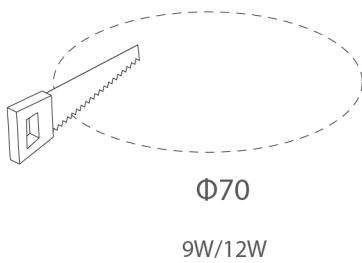

Packaging Information

Item		Single Box(1pc/box)		Outer box		
Item Code	Item Description	Dimensions(mm) (LxWxH)	Gross Weight (kg)	Dimensions(mm) (LxWxH)	Gross Weight (kg)	Packing Qty (pcs/CTN)
541003055810	LEDspotRA-HQII 9W-Dim-3000-24D-WH-GP	95*95*93	0.233	400*300*205	5.592	24
541003055910	LEDspotRA-HQII 9W-Dim-3000-36D-WH-GP	95*95*93	0.233	400*300*205	5.592	24
541003056010	LEDspotRA-HQII 9W-Dim-4000-24D-WH-GP	95*95*93	0.233	400*300*205	5.592	24
541003056110	LEDspotRA-HQII 9W-Dim-4000-36D-WH-GP	95*95*93	0.233	400*300*205	5.592	24
541003056210	LEDspotRA-HQII 9W-Dim-5700-24D-WH-GP	95*95*93	0.233	400*300*205	5.592	24
541003056310	LEDspotRA-HQII 9W-Dim-5700-36D-WH-GP	95*95*93	0.233	400*300*205	5.592	24
541003056410	LEDspotRA-HQII 12W-Dim-3000-24D-WH-GP	95*95*93	0.233	400*300*205	5.592	24
541003056510	LEDspotRA-HQII 12W-Dim-3000-36D-WH-GP	95*95*93	0.233	400*300*205	5.592	24
541003056610	LEDspotRA-HQII 12W-Dim-4000-24D-WH-GP	95*95*93	0.233	400*300*205	5.592	24
541003056710	LEDspotRA-HQII 12W-Dim-4000-36D-WH-GP	95*95*93	0.233	400*300*205	5.592	24
541003056810	LEDspotRA-HQII 12W-Dim-5700-24D-WH-GP	95*95*93	0.233	400*300*205	5.592	24
541003055710	LEDspotRA-HQII 12W-Dim-5700-36D-WH-GP	95*95*93	0.233	400*300*205	5.592	24

Accessory

Pic	Item		Single Box(1pc/box)		Outer box			MOQ
	Item Code	Item Description	Dimensions(mm) (LxWxH)	Gross Weight (kg)	Dimensions(mm) (LxWxH)	Gross Weight (kg)	Packing Qty (pcs/CTN)	
	541098001410	Accessory-kit Filter-Blue-Light HQII-GP	50*40*60	0.017	270*220*206	6.375	375	375
	541098001310	Accessory-kit Filter-YLW-Light HQII-GP	50*40*60	0.017	270*220*206	6.375	375	375
	541098001210	Accessory-kit Filter-Red-Light HQII-GP	50*40*60	0.017	270*220*206	6.375	375	375
	541098001110	Accessory-kit Lens-Ellipse HQII-GP	50*40*60	0.017	270*220*206	6.375	375	375
	541098001010	Accessory-kit Honeycomb HQII-GP	50*40*60	0.017	270*220*206	6.375	375	375

Dimensional Drawing

Cut-out Drawing

Photometric Data

24° (9W/12W)

36° (9W/12W)