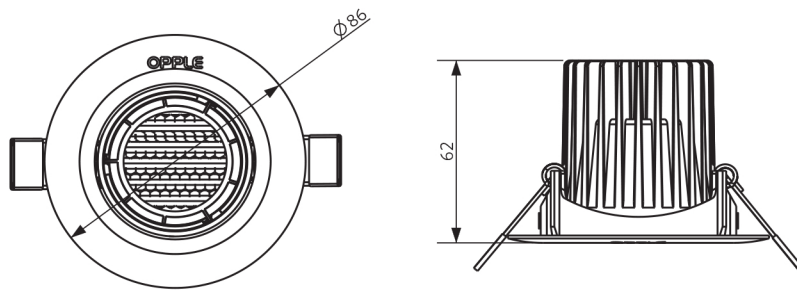

Dimmer List

Manufacturer	Model
Schneider	KB31RD400
Schneider	KB31RD400
Panasonic	WEG57813
Hager	XP8515
MEM	E9511
Busch Jaeger	2247U
Busch Jaeger	2250U
Busch Jaeger	6513 U-102
Jung	266 GDE
Wintop	13212
Wintop	13512
Legrand	617030

Dimensional Drawing